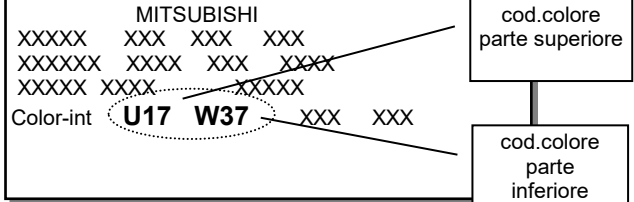

MITSUBISHI

POSIZIONAMENTO TARGHETTA:

interno vano motore
o battuta porta lato passeggero
Modello COLT: il codice colore
è preceduto dalla sigla EXT. Es.: EXT **A50**

ASX		
COD RENAULT	NOME COLORE	COLOR PROFI SYSTEM
PASTELLI		
RPE	Bleu marine fume	SA288.80
MET - MICA - PEARL		
GNE	Noir etoile nacre	MA962.37
KNG	Gris cassiopee nacre	MA498.40
NNP	Rouge flamme nacre	MR088.36
QNC	Blanc nacre	MA029.30
RQH	Bleu iron	---
TETTO		
GNE	Noir etoile nacre	MA962.37

COLT		
COD RENAULT	NOME COLORE	COLOR PROFI SYSTEM
PASTELLI		
389	Blanc glacier	SA183.50
MET - MICA - PEARL		
GNE	Noir etoile nacre	MA962.37
KNG	Gris cassiopee nacre	MA498.40
NNP	Rouge flamme nacre	MR088.36
QNC	Blanc nacre	MA029.30
RQH	Bleu iron	---

ECLIPSE CROSS		
CODICE	NOME COLORE	COLOR PROFI SYSTEM
PASTELLI		
W37	White / Polar	SA060.50
MET - MICA - PEARL		
C06	Greysh brown	MM307.30
D14	Dark tanzanite blue	MB593.63
P62	Red / Diamond	---
U17	Titanium grey	MA536.20
U25	Silver	MA263.08
W13	White	MA033.10
X40	Ruby black	---
X42	Amethyst black	MA961.45

SPACE STAR		
CODICE	NOME COLORE	COLOR PROFI SYSTEM
PASTELLI		
W19	White	SA066.50
MET - MICA - PEARL		
A66	Silver	MA244.02
P19	Red	MR151.96
P57	Bluish red	MR410.70
T69	Medium blue	MB710.00
U17	Titanium grey	MA536.20
W85	White diamond	MA039.00
X08	Pyrenees black	MA953.50
Y35	Sand yellow	MY051.16