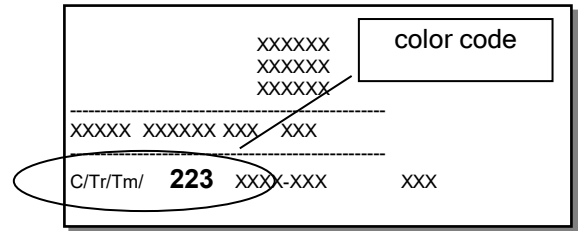

LEXUS

POSIZIONAMENTO TARGHETTA:
interno vano motore o libretto manutenzione

ES		
CODICE	NOME COLORE	COLOR PROFI SYSTEM
PASTELLI		
212	Black	SA300.25
MET - MICA - PEARL		
083	White nova gf	MA032.9905
085	Sonic quartz	MA033.0075
223	Graphite black GF	MA941.1125
1H9	Dark grey	MA663.60
1J4	Platinum silver	MA070.00
1J7	Sonic titanium	MA471.20
3R1	Red crystal	MR214.13
4X8	Ive ecru M.M.	MM035.70
6X0	Sunlight green M.M.	MG138.12
8X1	Layart heat blue	MB898.65
8X5	Deep blue	MB598.20

LC		
CODICE	NOME COLORE	COLOR PROFI SYSTEM
MET - MICA - PEARL		
083	White nova gf	MA032.9905
223	Graphite black GF	MA941.1125
1G0	Dark grey	MA856.44
1J7	Sonic titanium	MA471.20
1L2	Sonic iridium	---
3T5	Radiant red contrast layering	---
4Y1	Blazing carnelian contrast	MY085.90
5C1	Naples yellow	MY051.3350
6X4	Terrane khaki M.M.	---
8X5	Deep blue	MB598.20

LS		
CODICE	NOME COLORE	COLOR PROFI SYSTEM
PASTELLI		
212	Black	SA300.25
MET - MICA - PEARL		
085	Sonic quartz	MA033.0075
223	Graphite black GF	MA941.1125
1J2	Sonic silver	---
1J7	Sonic titanium	MA471.20
1K2	Manganese luster	MM304.12
3R1	Red crystal	MR214.13
3U3	Sonic agate	---
4U7	Sleek ecru	MM131.57
4X2	Amber crystal shine	MR301.4250
8X5	Deep blue	MB598.20

NX		
CODICE	NOME COLORE	COLOR PROFI SYSTEM
PASTELLI		
212	Black	SA300.25
3T2	Maddar red	SR243.90
MET - MICA - PEARL		
083	White nova gf	MA032.9905
085	Sonic quartz	MA033.0075
223	Graphite black GF	MA941.1125
1J7	Sonic titanium	MA471.20
1L1	Sonic chrome	---
4Y1	Blazing carnelian contrast	MY085.90
6X4	Terrane khaki M.M.	---
8X1	Layart heat blue	MB898.65
8Y6	Celestial blue GF	MB862.48