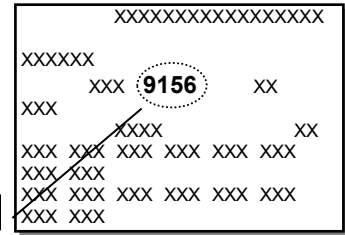

SKODA

POSIZIONAMENTO TARGHETTA:
interno vano ruota di scorta, interno vano motore o
cassetto portaoggetti

cod.col

ENYAQ

CODICE	NOME COLORE	COLOR PROFI SYSTEM
PASTELLI		
LG6E / I3	Mamba green	SG004.40
V5F / 6D	Energy blue	SB178.20
MET - MICA - PEARL		
F3P / K1	Velvet red	MR151.7492
F5W / 8X	Race blue	MB839.04
F7B / H6	Arctic silver	MA201.85
F9R / Z4	Black magic	MA961.56
LA2Z/2X	Phoenix orange	---
LF7C/5X	Graphite grey	MA609.02
S9R / 2Y	Moon white	MA028.10

FABIA

CODICE	NOME COLORE	COLOR PROFI SYSTEM
PASTELLI		
1026 / 9P	Candyweiss	SA256.50
V5F / 6D	Energy blue	SB178.20
MET - MICA - PEARL		
9156 / 8E	Brilliant silber	MA194.00
9463 / 8X	Race blue	MB839.04
9910 / 1Z	Black magic	MA937.50
F3P / K1	Velvet red	MR151.7492
LA2Z/2X	Phoenix orange	---
LF7C/5X	Graphite grey	MA609.02
S9R / 2Y	Moon white	MA028.10
TETTO		
9156 / 8E	Brilliant silber	MA194.00
9910 / 1Z	Black magic	MA937.50
LF7C/5X	Graphite grey	MA609.02

KAMIQ

CODICE	NOME COLORE	COLOR PROFI SYSTEM
PASTELLI		
1026 / 9P	Candyweiss	SA256.50
F7A / M3	Steel grau	SA272.10
V5F / 6D	Energy blue	SB178.20
MET - MICA - PEARL		
9910 / 1Z	Black magic	MA937.50
A7W / 8E	Reflexsilber	MA194.00
F3P / K1	Velvet red	MR151.7492
F5W / 8X	Race blue	MB839.04
LA2Z/2X	Phoenix orange	---
LF7C/5X	Graphite grey	MA609.02
S9R / 2Y	Moon white	MA028.10
W5Q / 0F	Lava blau / Petrol	MB465.68
TETTO		
9910 / 1Z	Black magic	MA937.50

KAROQ

CODICE	NOME COLORE	COLOR PROFI SYSTEM
PASTELLI		
F7A / M3	Steel grau	SA272.10
V5F / 6D	Energy blue	SB178.20
MET - MICA - PEARL		
A7W / 8E	Reflexsilber	MA194.00
F3P / K1	Velvet red	MR151.7492
F9R / Z4	Black magic	MA961.56
LA2Z/2X	Phoenix orange	---
LF7C/5X	Graphite grey	MA609.02
S9R / 2Y	Moon white	MA028.10
W5Q / 0F	Lava blau / Petrol	MB465.68