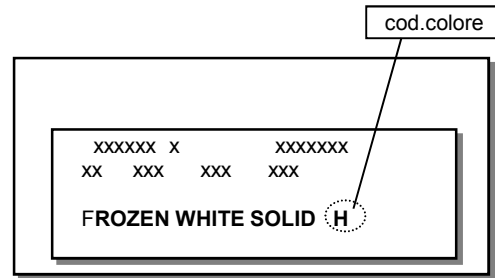

FUSION

PASTELLI

Anno																NOME COLORE	TONO	
1999	2000	2001	2002	2003	2004	2005	2006	2007	2008	2009	2010	2011	2012	2013	2014			2015
Codice Colore																		
										A	E		E				Blaze blue	
				K	K	K	K	K	K	K	K	K	K				Colorado red	
				T	T	T	T										Dark true blue	
					8	8	8	8	8								Deep navy	
				B	B	B	B										Diamond white	
								H	H	H	H		H				Frozen white solid