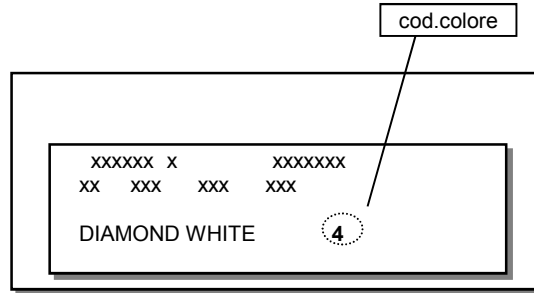

ECOSPORT

PASTELLI

Anno																
										2014	2015	2016	2017			
Codice colore											NOME COLORE		TONO			
											4	4	4	4	Diamond white	
											5	5	5	5	Bright yellow