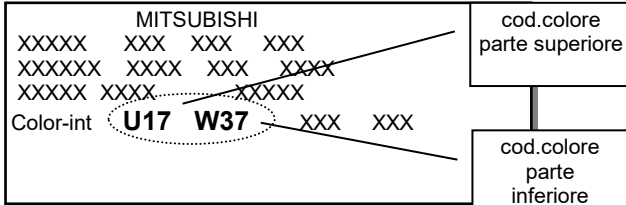

MITSUBISHI

POSIZIONAMENTO TARGHETTA:
interno vano motore
o battuta porta lato passeggero
Modello COLT: il codice colore
è preceduto dalla sigla EXT. Es.: EXT **A50**

ASX		
CODICE	NOME COLORE	COLOR PROFI SYSTEM
PASTELLI		
W37	White	SA060.50
MET - MICA - PEARL		
C22	Brown	MM330.91
D06	Sporty blue	MB849.7725
P62	Red	---
U17	Titanium grey	MA536.20
U25	Sterling silver	MA263.08
W13	White	MA033.10
X42	Amethyst black	MA961.45

ECLIPSE CROSS		
CODICE	NOME COLORE	COLOR PROFI SYSTEM
PASTELLI		
W37	White	SA060.50
MET - MICA - PEARL		
C21	Brown	MM293.35
D06	Sporty blue	MB849.7725
P62	Red	---
U17	Titanium grey	MA536.20
U25	Sterling silver	MA263.08
W13	White	MA033.10
X42	Amethyst black	MA961.45

L200		
CODICE	NOME COLORE	COLOR PROFI SYSTEM
MET - MICA - PEARL		
C06	Greysh brown	MM307.30
D23	Blue	MB752.90
U25	Silver	MA263.08
U28	Greysh brown	MA739.19
X37	Diamont black	MA949.24
PARAFANGHINI		
C2M	MA527.10	
C2M	MA645.70	

OUTLANDER		
CODICE	NOME COLORE	COLOR PROFI SYSTEM
PASTELLI		
W37	White (Polar)	SA060.50
MET - MICA - PEARL		
C06	Greysh brown	MM307.30
P62	Red	---
U17	Titanium grey	MA536.20
U25	Silver	MA263.08
W13	White	MA033.10
X40	Ruby black	---
X42	Amethyst black	MA961.45