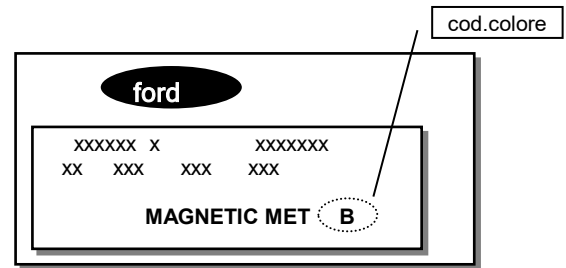

FORD

POSIZIONAMENTO TARGHETTA:
interno vano motore, battuta porta lato guida o battuta porta lato passeggero

B = Identifica il Codice Colore
0 = Identifica l'Anno

ECOSPORT		
CODICE	NOME COLORE	COLOR PROFI SYSTEM
PASTELLI		
---	Blaze blue	SB225.70
---	Frozen white	SA137.00
FN5AWWA - FN5A	Grey matter	SA280.40
---	Race red	SR114.10
MET - MICA - PEARL		
---	Agate black	MA962.3525
---	Desert island blue	---
LTSEWTA	Fantastic red TC	---
---	Luxe yellow	---
---	Magnetic	MA746.79
---	Metropolis white	MA022.77
PK	Solar silver	MA445.85
TETTO		
---	Absolute black (shadow)	MA949.2325