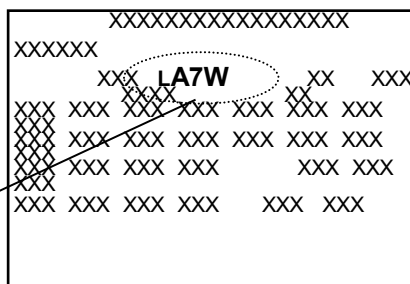

POSIZIONAMENTO TARGHETTA:
interno vano ruota di scorta o stampato sul libretto

cod.color

ALHAMBRA		
CODICE	NOME COLORE	COLOR PROFI SYSTEM
PASTELLI		
C9A/OQ	Pure white	SA173.47
I7F/5K	Urano grey	SA288.60
MET - MICA - PEARL		
A7W/8E	Reflexsilver	MA194.00
B8R/P0	Black oak brown	MM331.00
B9Z/K8	White silver	- - -
C5B/H7	Atlantic blue	- - -
C9X/2T	Deepblack	MA961.48
R7H/X3	Indium grau	MA747.80
S3M/W0	Romance red	MR153.9625

ARONA		
CODICE	NOME COLORE	COLOR PROFI SYSTEM
PASTELLI		
B9A/B4	Bianco candy	SA170.50
S3H/9M	Rojo emocion	SR155.00
MET - MICA - PEARL		
0X1/E1	Desire red	- - -
S7H/S7	Magnetic tech grey	MA777.58
S9R/2Y	Blanco nevada	MA028.10
W5L/7Y	Mystery blue	MB866.75
Y9T/OE	Mythoschwarz	MA959.96
Z7G/L5	Florettsilber	MA217.56

ATECA		
CODICE	NOME COLORE	COLOR PROFI SYSTEM
PASTELLI		
F9E/9P	Bila white	SA256.50
V5F/K4	Azul energy	SB178.20
MET - MICA - PEARL		
A7W/8E	Reflexsilver	MA194.00
F3P/K1	Rojo velvet	MR151.7492
F7Y/F6	Rodium grau	MA781.47
F9R/1Z	Black magic	MA937.50
LF9X (SK)	Crystal black	MB619.63
S9R/2Y	Blanco nevada	MA028.10
W5Q/0F	Azul lava	MB465.68
X6T/9S	Camouflage green	MG170.25

CUPRA		
CODICE	NOME COLORE	COLOR PROFI SYSTEM
PASTELLI		
B9A/B4	Bianco candy	SA170.50
S7G/R6	Graphene grey	SA284.84
MET - MICA - PEARL		
0X1/E1	Desire red	- - -
S7H/S7	Magnetic tech grey	MA777.58
X6T/9S	Camouflage green	MG170.25
Y9T/OE	Mythoschwarz	MA959.96