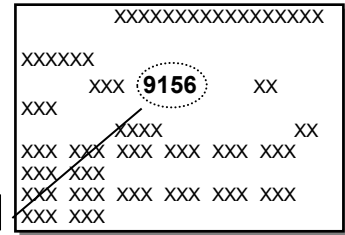

SKODA

POSIZIONAMENTO TARGHETTA:
interno vano ruota di scorta, interno vano motore o
cassetto portaoggetti

cod.col

ENYAQ		
CODICE	NOME COLORE	COLOR PROFIL SYSTEM
PASTELLI		
V5F / 6D	Energy blue	SB178.20
MET - MICA - PEARL		
A7W / 8E	Reflexsilber	MA194.00
F3P / K1	Velvet red	MR151.7492
F5W / 8X	Race blue	MB839.04
F7B / H6	Arctic silver	MA201.85
F7Y / F6	Quarzgrau	MA781.47
F9R / Z4	Black magic	MA961.56
S9R / 2Y	Moon white	MA028.10

FABIA		
CODICE	NOME COLORE	COLOR PROFIL SYSTEM
PASTELLI		
1026 / 9P	Candyweiss	SA256.50
8151 / 8T	Corrida rot	SR197.00
V5F / 6D	Energy blue	SB178.20
MET - MICA - PEARL		
9156 / 8E	Brilliant silber	MA194.00
9463 / 8X	Race blue	MB839.04
9910 / 1Z	Black magic	MA937.50
F3P / K1	Velvet red	MR151.7492
F7Y / F6	Quarzgrau	MA781.47
F9X / 6J	Crystal black	MB619.63
G5W / 9F	Titan blue	MB340.57
H8Z / 4Q	Maple brown	MM301.00
S9R / 2Y	Moon white	MA028.10
W5Q / 0F	Lava blau	MB465.68
TETTO		
9156 / 8E	Brilliant silber	MA194.00
9910 / 1Z	Black magic	MA937.50

KAMIQ		
CODICE	NOME COLORE	COLOR PROFIL SYSTEM
PASTELLI		
1026 / 9P	Candyweiss	SA256.50
F3K - 8T	Corrida rot	SR197.00
F7A / M3	Steel grau	SA272.10
V5F / 6D	Energy blue	SB178.20
MET - MICA - PEARL		
9910 / 1Z	Black magic	MA937.50
A7W / 8E	Reflexsilber	MA194.00
F3P / K1	Velvet red	MR151.7492
F5W / 8X	Race blue	MB839.04
F7Y / F6	Quarzgrau	MA781.47
F9X / 6J	Crystal black	MB619.63
G5W / 9F	Titan blue	MB340.57
H8Z / 4Q	Maple brown	MM301.00
S9R / 2Y	Moon white	MA028.10
W5Q / 0F	Lava blau	MB465.68

KAROQ		
CODICE	NOME COLORE	COLOR PROFIL SYSTEM
PASTELLI		
B9A / B4	Candyweiss	SA170.50
F7A / M3	Steel grau	SA272.10
V5F / 6D	Energy blue	SB178.20
MET - MICA - PEARL		
A7W / 8E	Reflexsilber	MA194.00
F3P / K1	Velvet red	MR151.7492
F5W / 8X	Race blue	MB839.04
F7M / 2C	Business grey	MA509.42
F7Y / F6	Quarzgrau	MA781.47
F8V / 0J	Magnetic braun	MM336.20
F9R / Z4	Black magic	MA961.56
G6Y / 2A	Emerald green	MG180.00
S9R / 2Y	Moon white	MA028.10
W5Q / 0F	Lava blau	MB465.68