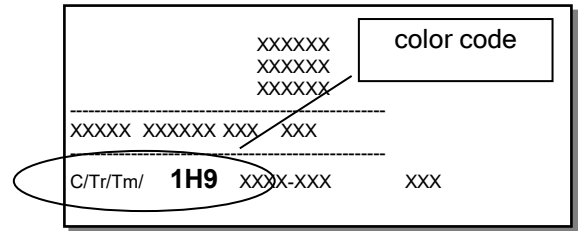

LEXUS

POSIZIONAMENTO TARGHETTA:
interno vano motore o libretto manutenzione

ES		
CODICE	NOME COLORE	COLOR PROFI SYSTEM
PASTELLI		
212	Black	SA300.25
MET - MICA - PEARL		
083	White nova gf	MA032.9905
085	Sonic quartz	MA033.0075
223	Graphite black GF	MA941.1125
1H9	Dark grey	MA663.60
1J4	Platinum silver	MA070.00
1J7	Sonic titanium	MA471.20
3R1	Red crystal	MR214.13
4X8	Ive ecru M.M.	MM035.70
6X0	Sunlight green M.M.	MG138.08
8X1	Layart heat blue	MB898.65
8X5	Deep blue	MB598.20

LC		
CODICE	NOME COLORE	COLOR PROFI SYSTEM
PASTELLI		
212	Black	SA300.25
MET - MICA - PEARL		
083	White nova gf	MA032.9905
223	Graphite black GF	MA941.1125
1G0	Dark grey	MA856.44
1J2	Sonic silver	---
1J7	Sonic titanium	MA471.20
3T5	Radiant red contrast layering	---
4Y1	Blazing carnelian contrast	MY085.90
5C1	Naples yellow	MY051.3350
6X4	Terrane khaki M.M.	---
8X5	Deep blue	MB598.20
8Y0	Structural blue	---

LS		
CODICE	NOME COLORE	COLOR PROFI SYSTEM
PASTELLI		
212	Black	SA300.25
MET - MICA - PEARL		
083	White nova gf	MA032.9905
085	Sonic quartz	MA033.0075
223	Graphite black GF	MA941.1125
1J2	Sonic silver	---
1J7	Sonic titanium	MA471.20
1K2	Manganese luster	MM304.12
3R1	Red crystal	MR214.13
8X5	Deep blue	MB598.20

NX		
CODICE	NOME COLORE	COLOR PROFI SYSTEM
PASTELLI		
212	Black	SA300.25
MET - MICA - PEARL		
083	White nova gf	MA032.9905
085	Sonic quartz	MA033.0075
223	Graphite black GF	MA941.1125
1H9	Dark grey	MA663.60
1J7	Sonic titanium	MA471.20
3R1	Red crystal	MR214.13
4Y1	Blazing carnelian contrast	MY085.90
6X4	Terrane khaki M.M.	---
8X1	Layart heat blue	MB898.65