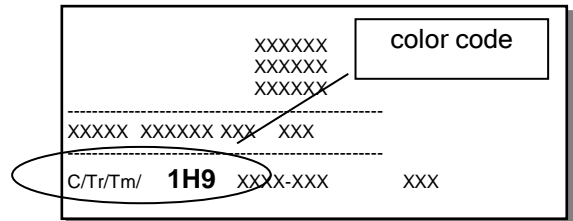

LEXUS

POSIZIONAMENTO TARGHETTA:
interno vano motore o libretto manutenzione

CT		
CODICE	NOME COLORE	COLOR PROFI SYSTEM
PASTELLI		
212	Black	SA300.25
3T2	Solid red	SR243.90
MET - MICA - PEARL		
083	White nova gf	---
085	Sonic quartz	MA033.0075
223	Graphite black GF	MA941.1125
1H9	Dark grey	MA663.60
1J7	Sonic titanium	MA471.20
3R1	Red crystal	MR214.13
4X2	Amber crystal shine	MR301.4250
8X1	Layart heat blue	MB898.65
8X5	Deep blue	MB598.20
8X9	Sparkling meteo	MB839.0085

ES		
CODICE	NOME COLORE	COLOR PROFI SYSTEM
PASTELLI		
212	Black	SA300.25
MET - MICA - PEARL		
083	White nova gf	---
085	Sonic quartz	MA033.0075
223	Graphite black GF	MA941.1125
1H9	Dark grey	MA663.60
1J4	Platinum silver	MA070.00
1J7	Sonic titanium	MA471.20
3R1	Red crystal	MR214.13
4X8	Ive ecru M.M.	MM035.70
6X0	Sunlight green M.M.	MG138.08
8X1	Layart heat blue	MB898.65
8X5	Deep blue	MB598.20

IS		
CODICE	NOME COLORE	COLOR PROFI SYSTEM
PASTELLI		
212	Black	SA300.25
3T2	Solid red	SR243.90
MET - MICA - PEARL		
083	White nova gf	---
085	Sonic quartz	MA033.0075
223	Graphite black GF	MA941.1125
1H9	Dark grey	MA663.60
1J2	Sonic silver	---
1J7	Sonic titanium	MA471.20
3R1	Red crystal	MR214.13
8X1	Layart heat blue	MB898.65
8X5	Deep blue	MB598.20

LC		
CODICE	NOME COLORE	COLOR PROFI SYSTEM
MET - MICA - PEARL		
083	White nova gf	---
223	Graphite black GF	MA941.1125
1G0	Dark grey	MA856.44
1J2	Sonic silver	---
1J7	Sonic titanium	MA471.20
3T5	Radiant red contrast layering	---
4X2	Amber crystal shine	MR301.4250
5C1	Naples yellow	MY051.3350
6X1	Oxide bronze	---
8X5	Deep blue	MB598.20