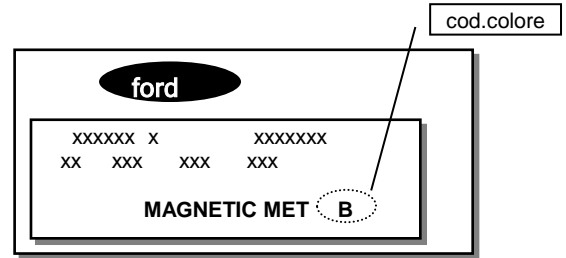

C-MAX		
CODICE	NOME COLORE	COLOR PROFI SYSTEM
PASTELLI		
R	Blaze blue	SB225.70
5	Frozen white	SA137.00
---	Race red	SR114.10
MET - MICA - PEARL		
---	Absolute black (shadow)	MA949.2325
---	Chroma blue	MB210.75
---	Diffused silver	MM253.76
B	Magnetic	MA746.79
0	Moondust silver	MA138.50

ECOSPORT		
CODICE	NOME COLORE	COLOR PROFI SYSTEM
PASTELLI		
---	Blaze blue	SB225.70
---	Frozen white	SA137.00
---	Race red	SR114.10
MET - MICA - PEARL		
---	Agate black	MA962.3525
---	Desert island blue	---
---	Lucid red	---
---	Luxe yellow	---
---	Magnetic	MA746.79
---	Metropolis white	MA022.77
PK	Solar silver	MA445.85
TETTO		
---	Absolute black (shadow)	MA949.2325
---	Luxe yellow	---
---	Moondust silver	MA138.50
---	Race red	SR114.10

EDGE		
CODICE	NOME COLORE	COLOR PROFI SYSTEM
PASTELLI		
YZ	Oxford white	SA166.50
MET - MICA - PEARL		
---	Agate black	MA962.3525
ZX	Ametista	MR514.4625
B3	Atlas blue	MB880.24
R3	Burgundy velvet	---
D9 (FORD USA)	Dark persian green	---
G6	Desert gold	MM138.77
JS	Iconic silver	MA361.89
D4	Lucid red	---
J7	Magnetic	MA746.79
AZ	Star white	MA012.4450
UG	White platinum	MA032.9970

FIESTA		
CODICE	NOME COLORE	COLOR PROFI SYSTEM
PASTELLI		
E	Blaze blue	SB225.70
H	Frozen white	SA137.00
N	Race red	SR114.10
MET - MICA - PEARL		
---	Agate black	MA962.3525
---	Chroma blue	MB210.75
---	Desert island blue	---
Q	Magnetic	MA746.79
---	Metropolis white	MA022.77
6	Moondust silver	MA138.50
---	Performance blue	---
---	Ruby red	---
---	Silver fox 4C	MA124.35