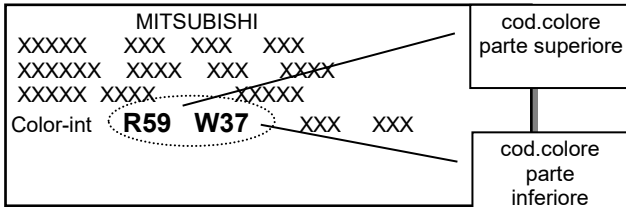

MITSUBISHI

POSIZIONAMENTO TARGHETTA:

interno vano motore
o battuta porta lato passeggero
Modello COLT: il codice colore
è preceduto dalla sigla EXT. Es.: EXT **A50**

ASX

CODICE	NOME COLORE	COLOR PROFI SYSTEM
PASTELLI		
W37	White	SA060.50
MET - MICA - PEARL		
C06	Greysh brown	MM307.30
P26	Red	MR162.00
U17	Titanium grey	MA536.20
U25	Sterling silver	MA263.08
W13	White	MA033.10
X42	Amethyst black	MA961.45

ECLIPSE CROSS

CODICE	NOME COLORE	COLOR PROFI SYSTEM
PASTELLI		
W37	White	SA060.50
MET - MICA - PEARL		
C21	Brown	MM293.35
P26	Red	MR162.00
P62	Red	---
U17	Titanium grey	MA536.20
U25	Sterling silver	MA263.08
W13	White	MA033.10
X42	Amethyst black	MA961.45

i-MiEV

CODICE	NOME COLORE	COLOR PROFI SYSTEM
PASTELLI		
W37	White (Frost)	SA060.50
MET - MICA - PEARL		
A31	Cool silver	MA198.05
D12	Blue (Ocean)	MB742.30
P39	Raspberry red	MR344.10
U17	Titanium grey	MA536.20
X42	Amethyst black	MA961.45
BICOLORI		
R4W	P85 + W13	

L200

CODICE	NOME COLORE	COLOR PROFI SYSTEM
PASTELLI		
R59	Palma red	SR141.90
W32	Fairy white	SA066.50
MET - MICA - PEARL		
C06	Greysh brown	MM307.30
D23	Blue	MB752.90
F27	Gr/green	MG135.45
U17	Titanium grey	MA536.20
U25	Silver	MA263.08
W54	White	MA005.86
X08	Pyrenees black	MA953.50
PARAFANGHINI		
C2M	MA527.10	
C2M	MA645.70