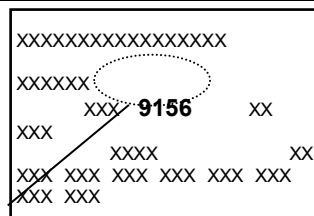

SKODA

POSIZIONAMENTO TARGHETTA:
interno vano ruota di scorta, interno vano motore o
cassetto portaoggetti

cod.col

CITIGO

CODICE	NOME COLORE	COLOR PROFIL SYSTEM
PASTELLI		
B1B / T1	Sunflower	SY018.20
B9A / B4	Candyweiss	SA170.50
G6D / A6	Kiwigrun	---
Y3D / G2	Tornadorot	SR145.50
MET - MICA - PEARL		
C9X / 2T	Deepblack	MA961.48
B7W / K5	Tungstein silver	MA359.69
R5R / S8	Saphir blau	MV154.00
TETTO		
B9A / B4	Candyweiss	SA170.50
C9X / 2T	Deepblack	MA961.48

FABIA

CODICE	NOME COLORE	COLOR PROFIL SYSTEM
PASTELLI		
1026 / 9P	Candyweiss	SA256.50
4711 / Z5	Pacific blue	SB226.70
8151 / 8T	Corrida rot	SR197.00
F7A / M3	Steel grau	SA272.10
F9F / J3	Laser white	SA196.46
MET - MICA - PEARL		
9156 / 8E	Brilliant silber	MA194.00
9202 / 4K	Capuccino beige	MA323.60
9463 / 8X	Race blue	MB839.04
9585 / P7	Rallye gruen	---
9910 / 1Z	Black magic	MA937.50
F3P / K1	Velvet red	MR151.7492
F7Y / F6	Quarzgrau	MA781.47
F8Z / 4L	Topazbraun	MM314.49
Q5X / G0	Denim blau	---
S9R / 2Y	Moon white	MA028.10
TETTO		
9156 / 8E	Brilliant silber	MA194.00
9910 / 1Z	Black magic	MA937.50

KAROQ

CODICE	NOME COLORE	COLOR PROFIL SYSTEM
PASTELLI		
B9A / B4	Candyweiss	SA170.50
F5A / Z5	Pacific blue	SB226.70
F9F / J3	Laser white	SA196.46
MET - MICA - PEARL		
A7W / 8E	Reflexsilber	MA194.00
F3P / K1	Velvet red	MR151.7492
F7M / 2C	Business grey	MA509.42
F7Y / F6	Quarzgrau	MA781.47
F8H / 4K	Cappuccino beige	MA323.60
F8V / 0J	Magnetic braun	MM336.20
F9R	Black magic	MA961.56
G6Y / 2A	Emerald green	MG180.00
S9R / 2Y	Moon white	MA028.10
W5Q / 0F	Lava blau	MB465.68

KODIAQ

CODICE	NOME COLORE	COLOR PROFIL SYSTEM
PASTELLI		
B9A / B4	Candyweiss	SA170.50
F5A / Z5	Pacific blue	SB226.70
F9F / J3	Laser white	SA196.46
MET - MICA - PEARL		
A7W / 8E	Reflexsilber	MA194.00
F3P / K1	Velvet red	MR151.7492
F7M / 2C	Business grey	MA509.42
F7Y / F6	Quarzgrau	MA781.47
F8H / 4K	Cappuccino beige	MA323.60
F8V / 0J	Magnetic braun	MM336.20
F9R	Black magic	MA961.56
G6Y / 2A	Emerald green	MG180.00
W5Q / 0F	Lava blau	MB465.68
S9R / 2Y	Moon white	MA028.10