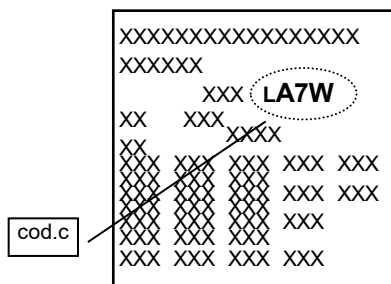

POSIZIONAMENTO TARGHETTA:
interno vano ruota di scorta o stampato sul libretto

ALHAMBRA		
CODICE	NOME COLORE	COLOR PROFI SYSTEM
PASTELLI		
C9A/OQ	Pure white	SA173.47
I7F/5K	Urano grey	SA288.60
MET - MICA - PEARL		
B8R/P0	Black oak brown	MM331.00
B9Z/K8	White silver	---
C1Z/I2	Pyramid gold	MM272.55
C9X/2T	Deepblack	MA961.48
R7H/X3	Indium grau	MA747.80
S3M/W0	Romance red	MR153.9625

ARONA		
CODICE	NOME COLORE	COLOR PROFI SYSTEM
PASTELLI		
B9A/B4	Bianco candy	SA170.50
R511	Mediterraneo blue	SB222.10
MET - MICA - PEARL		
0X1/E1	Desire red	---
S4Y/F8	Mystic magenta	MM199.80
X7R/OC	Monsungrau	MA647.28
W2Y/F5	Eclipse orange	---
ACCESSORI		
HP9	Atom grey	MA661.60
UP7	Connect mat blue	MFB05.40

ATECA		
CODICE	NOME COLORE	COLOR PROFI SYSTEM
PASTELLI		
F9E/9P	Bila white	SA256.50
V5F/K4	Azul energy	SB178.20
MET - MICA - PEARL		
A7W/8E	Reflexsilver	MA194.00
F3P/K1	Rojo velvet	MR151.7492
F7Y/F6	Rodium grau	MA781.47
F8H/4K	Cappuccino beige	MA323.60
F8V/OJ	Magnetic braun	MM336.20
F9R/1Z	Black magic	MA937.50
S9R/2Y	Bianco nevada	MA028.10
W5Q/0F	Azul lava	MB465.68
X2U/J0	Samoa orange	MY072.81

IBIZA		
CODICE	NOME COLORE	COLOR PROFI SYSTEM
PASTELLI		
B9A/B4	Bianco candy	SA170.50
R511	Mediterraneo blue	SB222.10
MET - MICA - PEARL		
0X1/E1	Desire red	---
S4Y/F8	Mystic magenta	MM199.80
S9R/2Y	Bianco nevada	MA028.10
W2Y/F5	Eclipse orange	---
W5L/7Y	Mystery blue	MB866.75
X7R/OC	Monsungrau	MA647.28
Y9T/OE	Mythossschwarz	MA959.96
Z7G/L5	Florettsilber	MA217.56

LEON		
CODICE	NOME COLORE	COLOR PROFI SYSTEM
PASTELLI		
B9A/B4	Bianco candy	SA170.50
R511	Mediterraneo blue	SB222.10
MET - MICA - PEARL		
0X1/E1	Desire red	---
L4U/C0	Black berry	MR480.00
S9R/2Y	Bianco nevada	MA028.10
W2Y/F5	Eclipse orange	---
W5L/7Y	Mystery blue	MB866.75
X7R/OC	Monsungrau	MA647.28
Y9T/OE	Mythossschwarz	MA959.96
Z7G/L5	Florettsilber	MA217.56

Mii		
CODICE	NOME COLORE	COLOR PROFI SYSTEM
PASTELLI		
B1B/T1	Sunflower	SY018.20
B9A/B4	Bianco candy	SA170.50
Y3D/G2	Rojo tornado	SR144.50
MET - MICA - PEARL		
B7W/K5	Tungstein silver	MA359.69
C9X/2T	Deepblack	MA961.48
LW5M (VW)	Costa azul	---
S4Z/9G	Violetto purple	MR501.40