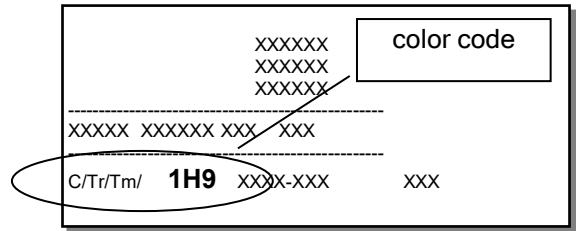

LEXUS

POSIZIONAMENTO TARGHETTA:
interno vano motore o libretto manutenzione

CT200H		
CODICE	NOME COLORE	COLOR PROFI SYSTEM
PASTELLI		
212	Black	SA300.25
3T2	Solid red	SR243.90
MET - MICA - PEARL		
083	White nova gf	---
085	Sonic quartz	MA033.0075
223	Graphite black GF	---
1H9	Dark grey	MA663.60
1J7	Sonic titanium	MA471.20
3R1	Red crystal	MR214.13
4X2	Amber crystal shine	MR301.4250
8X5	Deep blue	---
8X9	Sparkling meteo	---

GS		
CODICE	NOME COLORE	COLOR PROFI SYSTEM
PASTELLI		
212	Black	SA300.25
MET - MICA - PEARL		
083	White nova gf	---
085	Sonic quartz	MA033.0075
223	Graphite black GF	---
1H9	Dark grey	MA663.60
1J2	Sonic silver	---
1J7	Sonic titanium	MA471.20
3R1	Red crystal	MR214.13
4X2	Amber crystal shine	MR301.4250
8X1	Layart heat blue	---
8X5	Deep blue	---

IS		
CODICE	NOME COLORE	COLOR PROFI SYSTEM
PASTELLI		
212	Black	SA300.25
3T2	Solid red	SR243.90
MET - MICA - PEARL		
083	White nova gf	---
085	Sonic quartz	MA033.0075
223	Graphite black GF	---
1H9	Dark grey	MA663.60
1J4	Platinum silver	MA070.00
1J7	Sonic titanium	MA471.20
3R1	Red crystal	MR214.13
8X1	Layart heat blue	---
8X5	Deep blue	---

LC		
CODICE	NOME COLORE	COLOR PROFI SYSTEM
MET - MICA - PEARL		
083	White nova gf	---
223	Graphite black GF	---
1G0	Dark grey	MA856.44
1J2	Sonic silver	---
1J7	Sonic titanium	MA471.20
3T5	Radiant red contrast layering	---
4X2	Amber crystal shine	MR301.4250
8X5	Deep blue	---