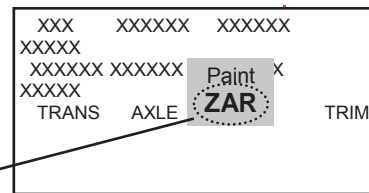

HYUNDAI

POSIZIONAMENTO TARGHETTA:
battuta porta lato guida o vano motore

I 10		
CODICE	NOME COLORE	COLOR PROFI SYSTEM
PASTELLI		
H4	Electric red	SR079.70
PGU	Crystal white	SA136.25
MET - MICA - PEARL		
MZH	Phantom black	MA949.24
PXA	Purple fantasia	---
RHM	Sleek silver	MA070.25
SAE	Carbon grey	---
TDY	Garnet red	---
UBS	Stone beige	---
VEA	Ice silver	MA239.55
WGM	Sapphire blue	---

I 20		
CODICE	NOME COLORE	COLOR PROFI SYSTEM
PASTELLI		
BH	Electric red	SR082.00
PHW	Coral white	SA147.70
MET - MICA - PEARL		
FR	Black diamond	MA958.65
NER	Maharajah red	---
R2N	Bronze	---
RYS	Sleek silver	MA076.35
SAG	Ember grey	---
TU8	Twilight blue	---
WAU	Pristine blue	---
XEU	Clean blue	---

I 30/ I 30CW		
CODICE	NOME COLORE	COLOR PROFI SYSTEM
PASTELLI		
TCW	Creamy white	SA171..50
TWR	Cool red	---
MET - MICA - PEARL		
NSW	Cashmere brown	MM283.55
P5N	Satin amber	MM294.08
PAE	Phantom black	MA949.23
RAH	Sleek silver	MA056.25
T2U	Aqua blue	MB347..10
U8N	Hazel brown	MM332.35
WAE	Blueberry	---
XAF	Ice blue	MB103.00
ZAR	Steel grey	MA554.40

I 40		
CODICE	NOME COLORE	COLOR PROFI SYSTEM
PASTELLI		
NCW	Creamy white	---
MET - MICA - PEARL		
N3S	Shimmering silver	MA085.55
NKA	Black noir	MA962.29
NU6	Marine blue	MB612.95
PW6	White crystal	---
S6G	Boulder grey	MA856.03
T6S	Titanium silver	MA547.25
VR6	Red awesome	MR236.98
W6Y	Echo beige	---
X6U	Blue jade	MB046.70
YU6	Athens blue	MB349.30

I X 20		
CODICE	NOME COLORE	COLOR PROFI SYSTEM
PASTELLI		
TCW	Creamy white	SA171..50
TWR	Cool red	---
MET - MICA - PEARL		
HAT	Glowing red	---
NSW	Cashmere brown	MM283.55
P5N	Satin amber	MM294.08
PAE	Phantom black	MA949.23
RAH	Sleek silver	MA056.25
REH	Sienna orange	MR020.75
U8N	Hazel brown	MM332.35
WAE	Blueberry	---
XAF	Ice blue	MB103.00
ZAR	Steel grey	MA554.40

IX 35		
CODICE	NOME COLORE	COLOR PROFI SYSTEM
PASTELLI		
TCW	Creamy white	SA171..50
TWR	Cool red	---
MET - MICA - PEARL		
NSW	Cashmere brown	MM283.55
P5N	Satin amber	---
PAE	Phantom black	MA949.23
RAH	Sleek silver	MA056.25
U8N	Hazel brown	---
WAE	Blueberry	---
WBB-WB4	Cool brown	---
XAF	Ice blue	---
ZAR	Steel grey	---