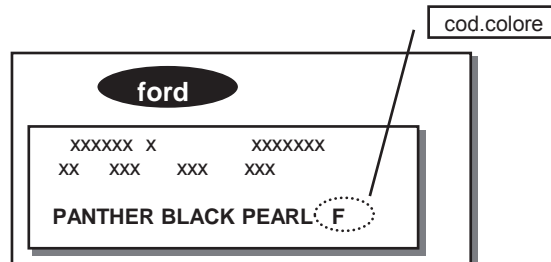

B-MAX		
CODICE	NOME COLORE	COLOR PROFIL SYSTEM
PASTELLI		
D	Frozen white	SA137.00
E	Blaze blue	SB225.70
J	Race red	SR114.10
MET - MICA - PEARL		
A	Burnished glow	---
C	Nautical blue	MB862.70
I	Mars red	MR089.63
K	Panther black	MB618.50
L	Ink blue	MB958.65
M	Moondust silver	MA138.50
N	Tectonic silver	---

C-MAX		
CODICE	NOME COLORE	COLOR PROFIL SYSTEM
PASTELLI		
R	Blaze blue	SB225.70
C	Colorado red	SR131.90
5	Frozen white	SA137.00
MET - MICA - PEARL		
0	Moondust silver	MA138.50
E	Midnight sky	---
F	Panther black	MB618.50
G	Dark micastone	MA347.71
I	Ink blue	MB958.65
K	Mars red	MR089.63
V	Lunar sky	---

FIESTA		
CODICE	NOME COLORE	COLOR PROFIL SYSTEM
PASTELLI		
E	Blaze blue	SB225.70
K	Colorado red	SR131.90
H	Frozen white	SA137.00
MET - MICA - PEARL		
6	Moondust silver	MA138.50
T	Mustard olive	---
C	Nautical blue	MB862.70
D	Panther black	MB618.50
F	Midnight sky	---
M	Hot magenta	---
P	Copper pulse	MY077.87
U	Fashionista	---
Z	Candy blue	---

FOCUS		
CODICE	NOME COLORE	COLOR PROFIL SYSTEM
PASTELLI		
R	Blaze blue	SB225.70
C	Colorado red	SR131.90
5	Frozen white	SA137.00
MET - MICA - PEARL		
0	Moondust silver	MA138.50
E	Midnight sky	---
F	Panther black	MB618.50
I	Ink blue	MB958.65
K	Mars red	MR089.63
L	Dark micastone	MA347.71
U	Candy red	---
V	Lunar sky	---