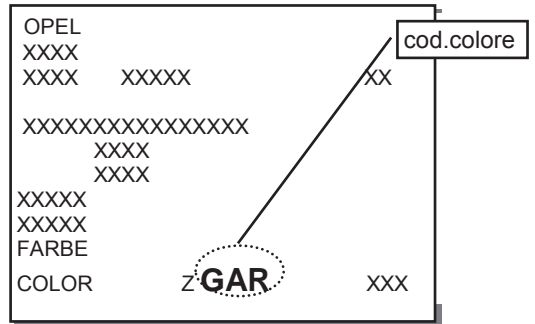

## ADAM

CODICE	NOME COLORE	COLOR PROFI SYSTEM
<b>PASTELLI</b>		
30R - GUA	Guacamole	SM026.55
40Q - AJU	Sunny melon	SY061.90
474 - GKQ	Casablanca weiss	SA158.50
GWB	James brown	---
GWC	Funny park	---
GXM	Sanguine red	---
<b>MET - MICA - PEARL</b>		
190 - GWH	Phantom grey	MA845.35
22C - GAR	Carbon flash	MA945.75
22T - GYG	Dark ink	---
40V - GWG	Lemon tree	---
50K - GU1	Blood orange	MR090.28
50N - GWL	Very berry	---
<b>TETTO</b>		
22C - GAR	Carbon flash	MA945.75
41G	Creme weiss	---
41H	Okapi	---