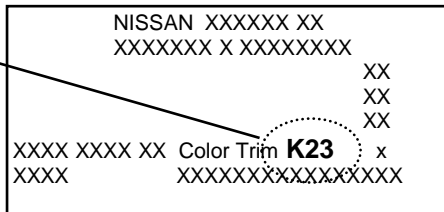

INFINITI (NISSAN)

POSIZIONAMENTO TARGHETTA:
interno vano motore

cod.colore

SERIE EX		
CODICE	NOME COLORE	COLOR PROFI SYSTEM
PASTELLI		
KH3	Super black	SA308.50
MET - MICA - PEARL		
FAH	Light blue	MG006.02
GAC	Black	MA962.13
K23	Silver	MA048.21
KAD	Grey	MA608.70
NAB	Dark red	MR452.00
QAA	White	MA014.05

SERIE FX		
CODICE	NOME COLORE	COLOR PROFI SYSTEM
PASTELLI		
KH3	Super black	SA308.50
MET - MICA - PEARL		
GAC	Black	MA962.13
JAA	Olive grey	MM269.82
K23	Silver	MA048.21
K51	Grey	MA484.80
K52	Dark grey	MB232.20
NAE	Dark red	---
QAA	White	MA014.05

SERIE G		
CODICE	NOME COLORE	COLOR PROFI SYSTEM
PASTELLI		
A54	Red	SR249.50
KH3	Super black	SA308.50
MET - MICA - PEARL		
GAC	Black	MA962.13
K11	Smoke	MA746.90
K23	Silver	MA048.21
K52	Dark grey	MB232.20
KAD	Grey	MA608.70
QAA	White	MA014.05

SERIE G CABRIO		
CODICE	NOME COLORE	COLOR PROFI SYSTEM
PASTELLI		
A54	Red	SR249.50
KH3	Super black	SA308.50
MET - MICA - PEARL		
GAC	Black	MA962.13
K23	Silver	MA048.21
KAD	Grey	MA608.70
QAA	White	MA014.05
RAF	Kishy blue	MB028.85
RAW	Blue metallic	MB822.20

SERIE G COUPE		
CODICE	NOME COLORE	COLOR PROFI SYSTEM
PASTELLI		
A54	Red	SR249.50
KH3	Super black	SA308.50
MET - MICA - PEARL		
GAC	Black	MA962.13
K23	Silver	MA048.21
K52	Dark grey	MB232.20
KAD	Grey	MA608.70
QAA	White	MA014.05
RAW	Blue metallic	MB822.20

SERIE M		
CODICE	NOME COLORE	COLOR PROFI SYSTEM
PASTELLI		
KH3	Super black	SA308.50
MET - MICA - PEARL		
GAC	Black	MA962.13
K23	Silver	MA048.21
K51	Grey	MA484.80
K52	Dark grey	MB232.20
KAT	Grey	MA745.22
QAA	White	MA014.05
RAM	Greyish blue	MA777.35