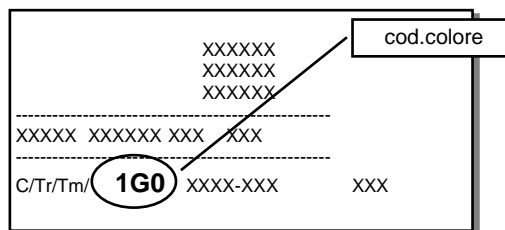

LEXUS

POSIZIONAMENTO TARGHETTA:
interno vano motore o libretto manutenzione

CT200H		
CODICE	NOME COLORE	COLOR PROFI SYSTEM
PASTELLI		
212	Black	SA300.25
MET - MICA - PEARL		
077	Premium white	MA012.40
214	Black opal	MB613.27
1G0	Dark grey	MA856.44
1G1	Silver	MA150.75
3R1	Red crystal	MR214.13
4V3	Fire agate	---
5B1	Flare yellow	---
8U1	Blue	MB851.37
8U9	Silver blue	MB043.05

GS		
CODICE	NOME COLORE	COLOR PROFI SYSTEM
PASTELLI		
212	Black	SA300.25
MET - MICA - PEARL		
077	Premium white	MA012.40
214	Black opal	MB613.27
217	Black metallic	MA955.55
1F2	Premium silver	MA168.57
1G0	Dark grey	MA856.44
1G5	Frosty	---
3R1	Red crystal	MR214.13
4U7	Sleek ecru	MM131.57
6V6	Deep peridot	MM325.35
8V3	Deep blue	MB964.35

IS		
CODICE	NOME COLORE	COLOR PROFI SYSTEM
PASTELLI		
212	Black	SA300.25
MET - MICA - PEARL		
074	Bluish crystal	MA038.42
077	Premium white	MA012.40
217	Black metallic	MA955.55
1F2	Premium silver	MA168.57
1G0	Dark grey	MA856.44
1G1	Silver met	MA150.75
3R1	Red crystal	MR214.13
8U1	Blue	MB851.37
8U9	Silver blue	MB043.05
8V3	Deep blue	MB964.35
9AL	Deep garnet	MB591.20

LFA		
CODICE	NOME COLORE	COLOR PROFI SYSTEM
PASTELLI		
079	Whitest white	---
212	Black	SA300.25
3P0	Super red 5	SR169.00
MET - MICA - PEARL		
077	Premium white	MA012.40
1F2	Premium silver	MA168.57
1G0	Dark grey	MA856.44
3S4	Red	---
4V2	Brown	---
5B0	Yellow	---
8V8	Liquid blue	---

LS		
CODICE	NOME COLORE	COLOR PROFI SYSTEM
PASTELLI		
212	Black	SA300.25
MET - MICA - PEARL		
077	Premium white	MA012.40
214	Black opal	MB613.27
1F2	Premium silver	MA168.57
1G0	Dark grey	MA856.44
1G5	Frosty pearl	---
3R1	Red crystal	MR214.13
4T5	Sable	MA842.70
4U7	Sleek ecru	MM131.57
6V6	Deep peridot	MM325.35
8V3	Deep blue	MB964.35
8V4	Medium blue	MB206.20

RX		
CODICE	NOME COLORE	COLOR PROFI SYSTEM
PASTELLI		
212	Black	SA300.25
MET - MICA - PEARL		
077	Premium white	MA012.40
078	Quartz white crystal	MA038.05
214	Black opal	MB613.27
217	Black metallic	MA955.55
1G0	Dark grey	MA856.44
1G1	Silver	MA150.75
3R1	Red crystal	MR214.13
4U7	Sleek ecru	MM131.57
8U9	Silver blue	MB043.05