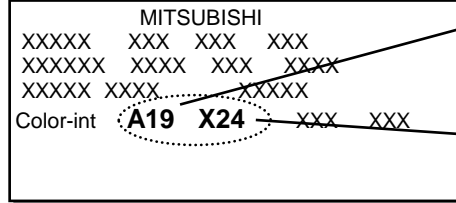

MITSUBISHI

POSIZIONAMENTO TARGHETTA:

interno vano motore
o battuta porta lato passeggero
Modello COLT: il codice colore

è preceduto dalla sigla EXT. Es. : EXT **A50**

cod.colore
parte superiore

cod.colore parte
inferiore

ASX		
CODICE	NOME COLORE	COLOR PROFI SYSTEM
PASTELLI		
W19	White	SA066.50
MET - MICA - PEARL		
A31	Cool silver	MA198.05
C06	Greysh brown	MM307.30
D14	Dark blue	MB593.63
D17	Kawa semi blue	MB648.00
P26	Red	MR162.00
U17	Titanium grey	MA536.20
X42	Amethyst black	MA961.45

COLT		
CODICE	NOME COLORE	COLOR PROFI SYSTEM
PASTELLI		
P04	New red	SR239.75
W16	New white	SA164.50
MET - MICA - PEARL		
A50	Haag silver	MA140.50
A98	Glamour grey	MM249.48
D09	Graphite blue	MB129.99
P34	Bright red	MR198.00
T96	Atlantis blue	MB866.66
U05	Smoked grey	MA777.55
X62	Black	MA948.90

i-MiEV		
CODICE	NOME COLORE	COLOR PROFI SYSTEM
PASTELLI		
P85	Palma red	SR164.50
W37	White	SA060.50
MET - MICA - PEARL		
A31	Cool silver	MA198.05
D12	Blue	MB742.30
P39	Raspberry red	MR344.10
U17	Titanium grey	MA536.20
X42	Amethyst black	MA961.45
BICOLORI		
---	P85 + W37	

LANCER		
CODICE	NOME COLORE	COLOR PROFI SYSTEM
PASTELLI		
W37	White	SA060.50
MET - MICA - PEARL		
A31	Cool silver	MA198.05
A39	Medium purplish grey	MA715.00
A86	Greenish silver	MB631.20
D06	Blue	---
P26	Red	MR162.00
X42	Amethyst black	MA961.45