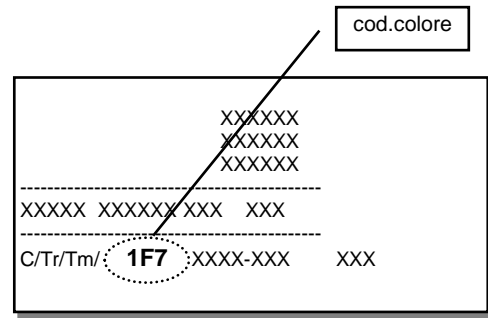

TOYOTA

POSIZIONAMENTO TARGHETTA:
interno vano motore, libretto manutenzione
o portellone posteriore

AURIS

CODICE	NOME COLORE	COLOR PROFI SYSTEM
PASTELLI		
040	Super white II	SA087.50
MET - MICA - PEARL		
070	White chystal shine	MA012.35
209	Black	MA939.00
1F7	Silver	MA134.90
1G3	Grey	MA705.30
1H2	Dark steel	MB269.02
8S6	Dark blue	MB964.00
8T7	Blue	MB843.60

AVENSIS

CODICE	NOME COLORE	COLOR PROFI SYSTEM
PASTELLI		
040	Super white II	SA087.50
MET - MICA - PEARL		
209	Black	MA939.00
1F7	Silver	MA134.90
1G3	Grey	MA705.30
1G6	Grey	MA405.00
1H2	Dark steel	MB269.02
8S6	Dark blue	MB964.00
8U5	Dark blue	MB191.40

AYGO

CODICE	NOME COLORE	COLOR PROFI SYSTEM
PASTELLI		
068	Cool white	SA086.50
3P0	Super red 5	SR169.00
MET - MICA - PEARL		
211	Black	MA950.67
1E0	Dark grey	MA856.09
1E7	Grey titan	MA149.50
3R3	Barcelona red	MB313.94
6T3	Dark green	MG386.65
8U7	Blue	MB747.67

IQ

CODICE	NOME COLORE	COLOR PROFI SYSTEM
PASTELLI		
3P0	Super red 5	SR169.00
MET - MICA - PEARL		
070	White chystal shine	MA012.35
209	Black	MA939.00
1F7	Silver	MA134.90
1G3	Grey	MA705.30
4R8	Orange	MY086.40
4T3	Bronze	MM265.90
8R3	Greyish blue	MB313.94

LAND CRUISER

CODICE	NOME COLORE	COLOR PROFI SYSTEM
PASTELLI		
040	Super white II	SA087.50
202	Astral black	SA308.50
MET - MICA - PEARL		
070	White chystal shine	MA012.35
1F7	Silver	MA134.90
1G3	Grey	MA705.30
1H2	Dark steel	MB269.02
6V2	Green	---
8R3	Greysh blue	MB313.94

PRIUS

CODICE	NOME COLORE	COLOR PROFI SYSTEM
PASTELLI		
040	Super white II	SA087.50
202	Astral black	SA308.50
MET - MICA - PEARL		
070	White chystal shine	MA012.35
1F7	Silver	MA134.90
8T5	Dark blue	MB925.10
8V1	Night shade	MA792.70