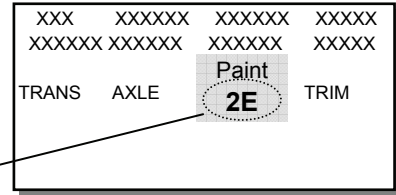

HYUNDAI

POSIZIONAMENTO TARGHETTA:
battuta porta lato guida o vano motore

IX 35	
CODICE	NOME COLORE
PASTELLI	
WD	Casa white
MET - MICA - PEARL	
1K	Black pearl
5K	Piston grey met
9S	Machine silver met
AA1	Infra red met
AA3	Sirius silver met
B6	Oil blue met
SHG	Shannon green met
WBB	Cool brown met