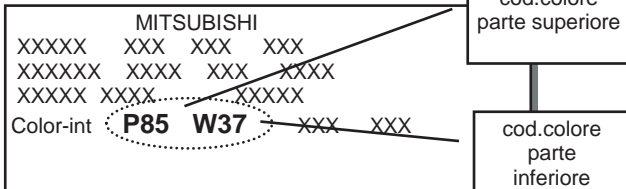

MITSUBISHI

POSIZIONAMENTO TARGHETTA:
interno vano motore
o battuta porta lato passeggero
Modello COLT: il codice colore
è preceduto dalla sigla EXT. Es.: EXT **A50**

ASX		
CODICE	NOME COLORE	COLOR PROFI SYSTEM
PASTELLI		
W37	White	SA060.50
MET - MICA - PEARL		
A31	Cool silver	MA198.05
C06	Greysh brown	MM307.30
P26	Red	MR162.00
U17	Titanium grey	MA536.20
W13	White	MA033.10
X42	Amethyst black	MA961.45

i-MiEV		
CODICE	NOME COLORE	COLOR PROFI SYSTEM
PASTELLI		
P85	Palma red	SR164.50
W37	White	SA060.50
MET - MICA - PEARL		
A31	Cool silver	MA198.05
D12	Blue	MB742.30
P39	Raspberry red	MR344.10
U17	Titanium grey	MA536.20
X42	Amethyst black	MA961.45
BICOLORI		
R4W	P85 + W37	

LANCER		
CODICE	NOME COLORE	COLOR PROFI SYSTEM
PASTELLI		
W37	White	SA060.50
MET - MICA - PEARL		
A31	Cool silver	MA198.05
A39	Medium purplish grey	MA715.00
D06	Blue	MB849.7725
P26	Red	MR162.00
U02	Dark grey	MA933.20
X42	Amethyst black	MA961.45

L200		
CODICE	NOME COLORE	COLOR PROFI SYSTEM
PASTELLI		
R59	Palma red	SR141.90
W32	Fairy white	SA066.50
MET - MICA - PEARL		
A02	Dark grey	MA856.40
A66	Silver	MA244.02
C06	Greysh brown	MM307.30
T69	Medium blue	MB710.00
X08	Pyrenees black	MA953.50
PARAFANGHINI		
C2M	MA527.10	
C2M	MA645.70