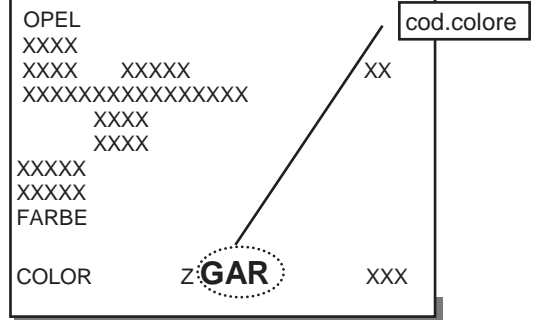

PARAURTI

BEIGE MET ES6 - KJ1 - KY2
GREY MET 463 - KR2 - KY5 - WV2
SILVER MET KL0 - KR4 - KY0

OPEL

POSIZIONAMENTO TARGHETTA:
vano motore o battuta porta destra

ADAM

CODICE	NOME COLORE	COLOR PROFIL SYSTEM
PASTELLI		
30R - GUA	Guacamole/Sweet greens	SM026.55
40Q - AJU	Sunny melon/James blond	SY061.90
474 - GKQ	Casablanca weiss/Saturday fever	SA158.50
GWB	James brown/A star is brown	SM103.10
GWC	Funny park/Buzz lightgreen	MG012.22
GXM	Sanguine red/Red'n'roll	SR262.15
MET - MICA - PEARL		
171	Jeanne dark	---
190 - GWH	Phantom grey/The greyfather	MA845.35
22C - GAR	Carbon flash/I'll be black	MA945.75
22T - GYG	Dark ink/Pump up the blue	---
40V - GWG	Lemon tree/Greenspotting	---
50K - GU1	Blood orange/Papa don't peach	MR090.28
50N - GWL	Very berry/Purple fiction	MR450.90
TETTO		
22C - GAR	Carbon flash	MA945.75
41G	Creme weiss	---
41H	Okapi	SR360.80